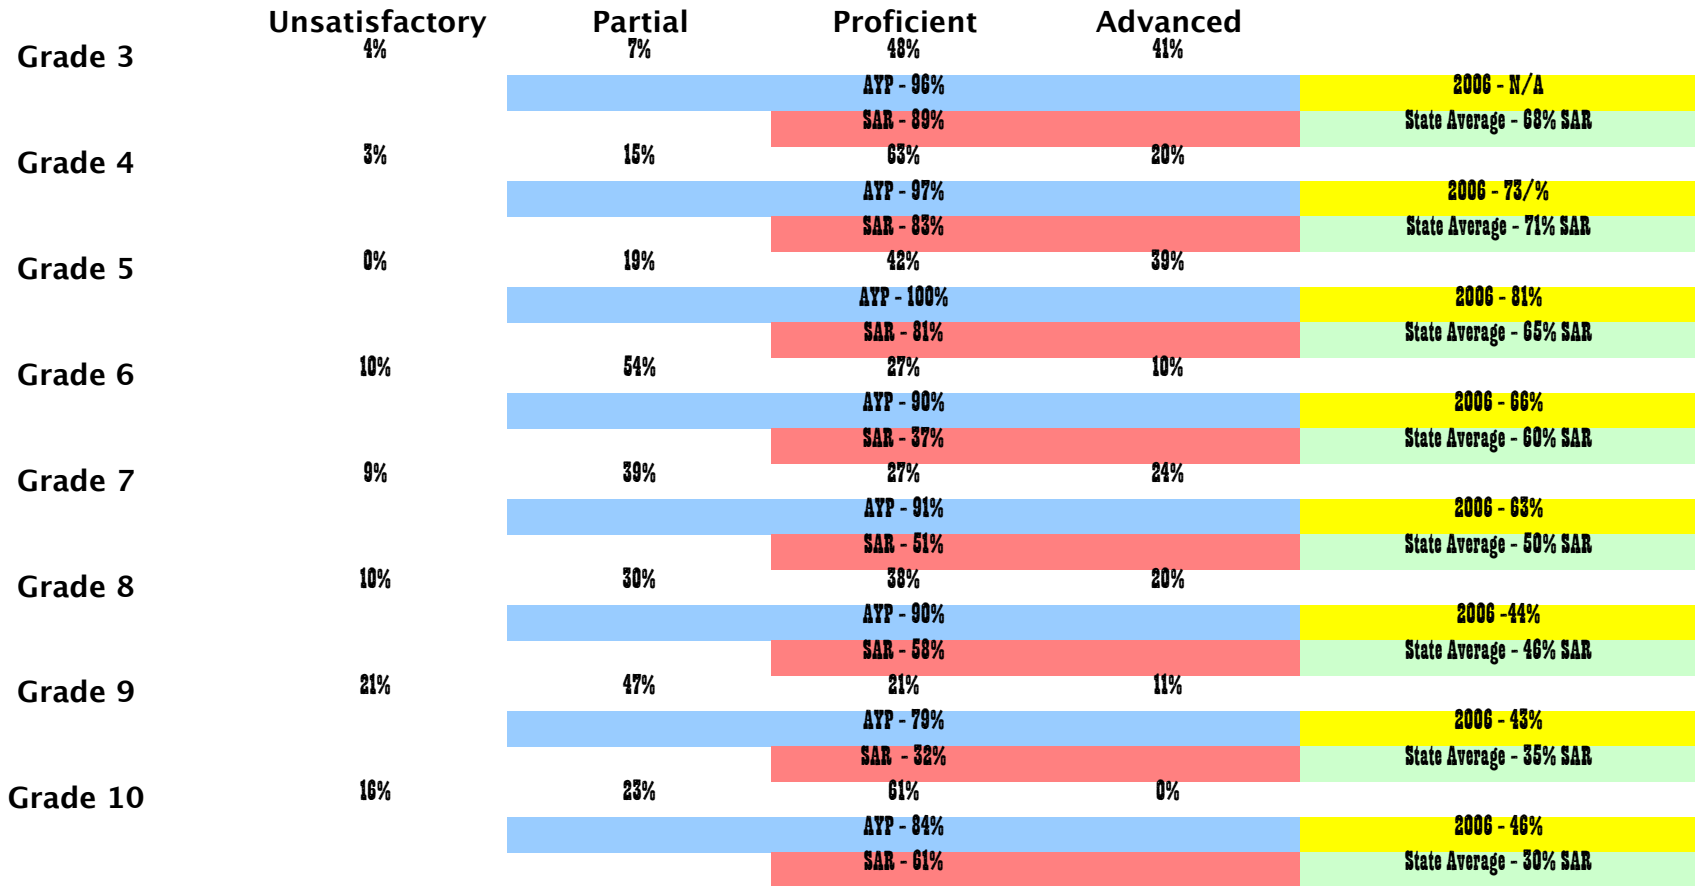

**CSAP 2007
Sargent School District
MATHEMATICS**

**Preliminary Embargoed Results
Not for Release**

**AYP Targets
Mathematics 2007
Mathematics 2008**

Elementary	Middle	High School
83.64	69.93	60.25
89.09	79.75	73.5